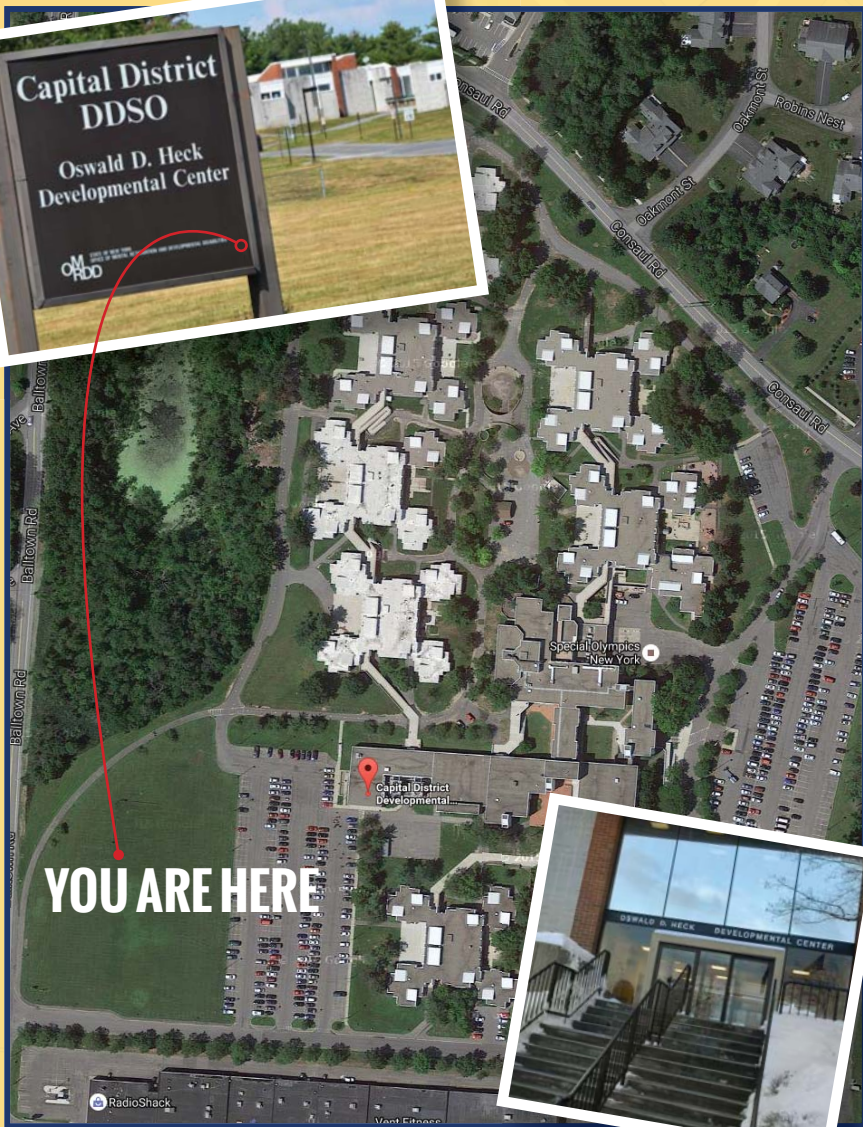

WALKING PATHS

Capital District Developmental Services
500 Balltown Road, Schenectady NY

YOU ARE HERE

RadioShack

Vent Fitness

WALKING PATH #1: Orange Path

Total distance: .87 miles

Starting point: Entrance at Parking Lot A

WALKING PATH #2: Blue Path

Total distance: 1.04 miles

Starting point: Parking Lot A

WALKING PATH #3: Pink Path

Total distance: 1.15 miles

Starting point: Parking Lot Entrance A

WALKING PATH #4: Green Path

Total distance: 1.35 miles

Starting point: Parking Lot Entrance A

WALKING PATH #6: Purple Path

Total distance: .48 miles

Starting point: Parking Lot B Entrance

Capital District
Developmental

This booklet is compliments of:

Employee
Assistance
Program