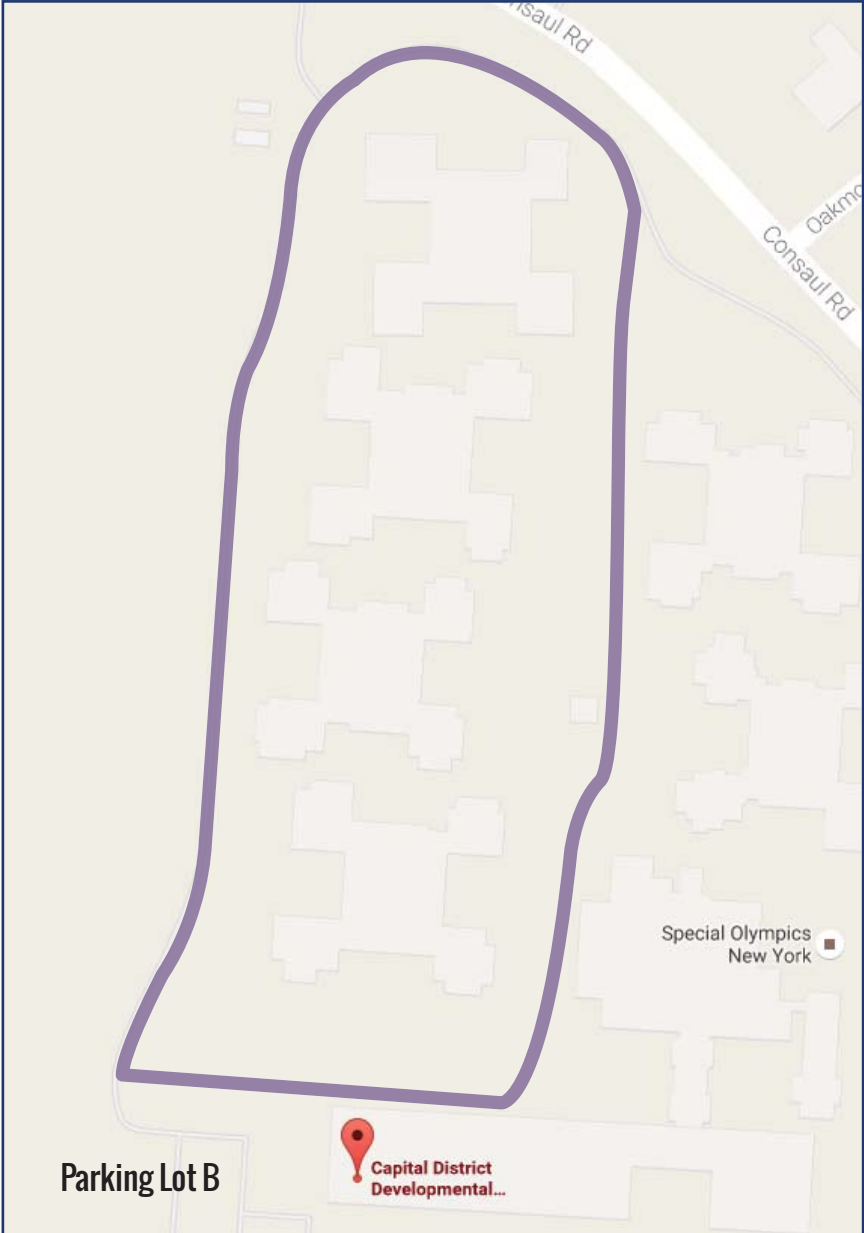

WALKING PATHS

Capital District Developmental Services
500 Balltown Road, Schenectady NY

YOU ARE HERE

RadioShack

Vent Fitness

WALKING PATH #1: Orange Path

Total distance: .87 miles

Starting point: Entrance at Parking Lot A

WALKING PATH #2: Blue Path

Total distance: 1.04 miles

Starting point: Parking Lot A

WALKING PATH #3: Pink Path

Total distance: 1.15 miles

Starting point: Parking Lot Entrance A

WALKING PATH #4: Green Path

Total distance: 1.35 miles

Starting point: Parking Lot Entrance A

WALKING PATH #6: Purple Path

Total distance: .48 miles

Starting point: Parking Lot B Entrance

Capital District
Developmental

This booklet is compliments of:

Employee
Assistance
Program